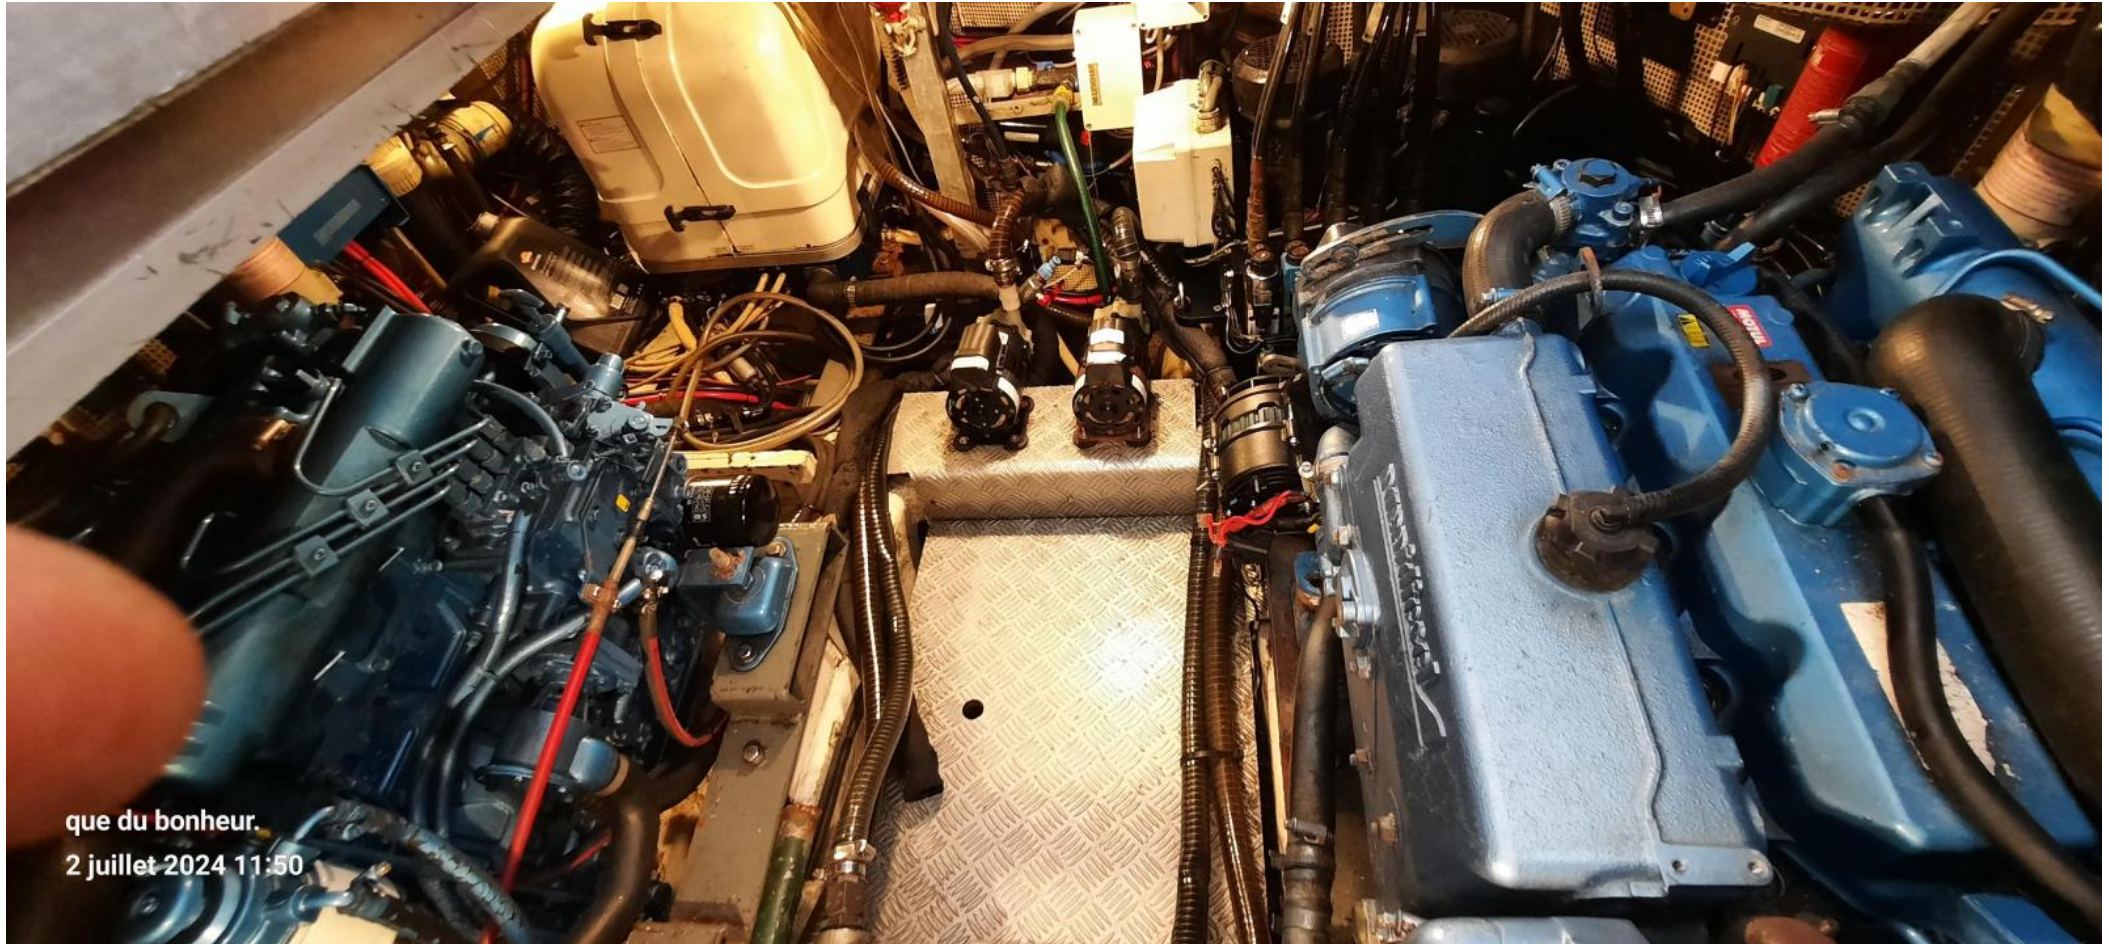

que du bonheur.
2 juillet 2024 11:50